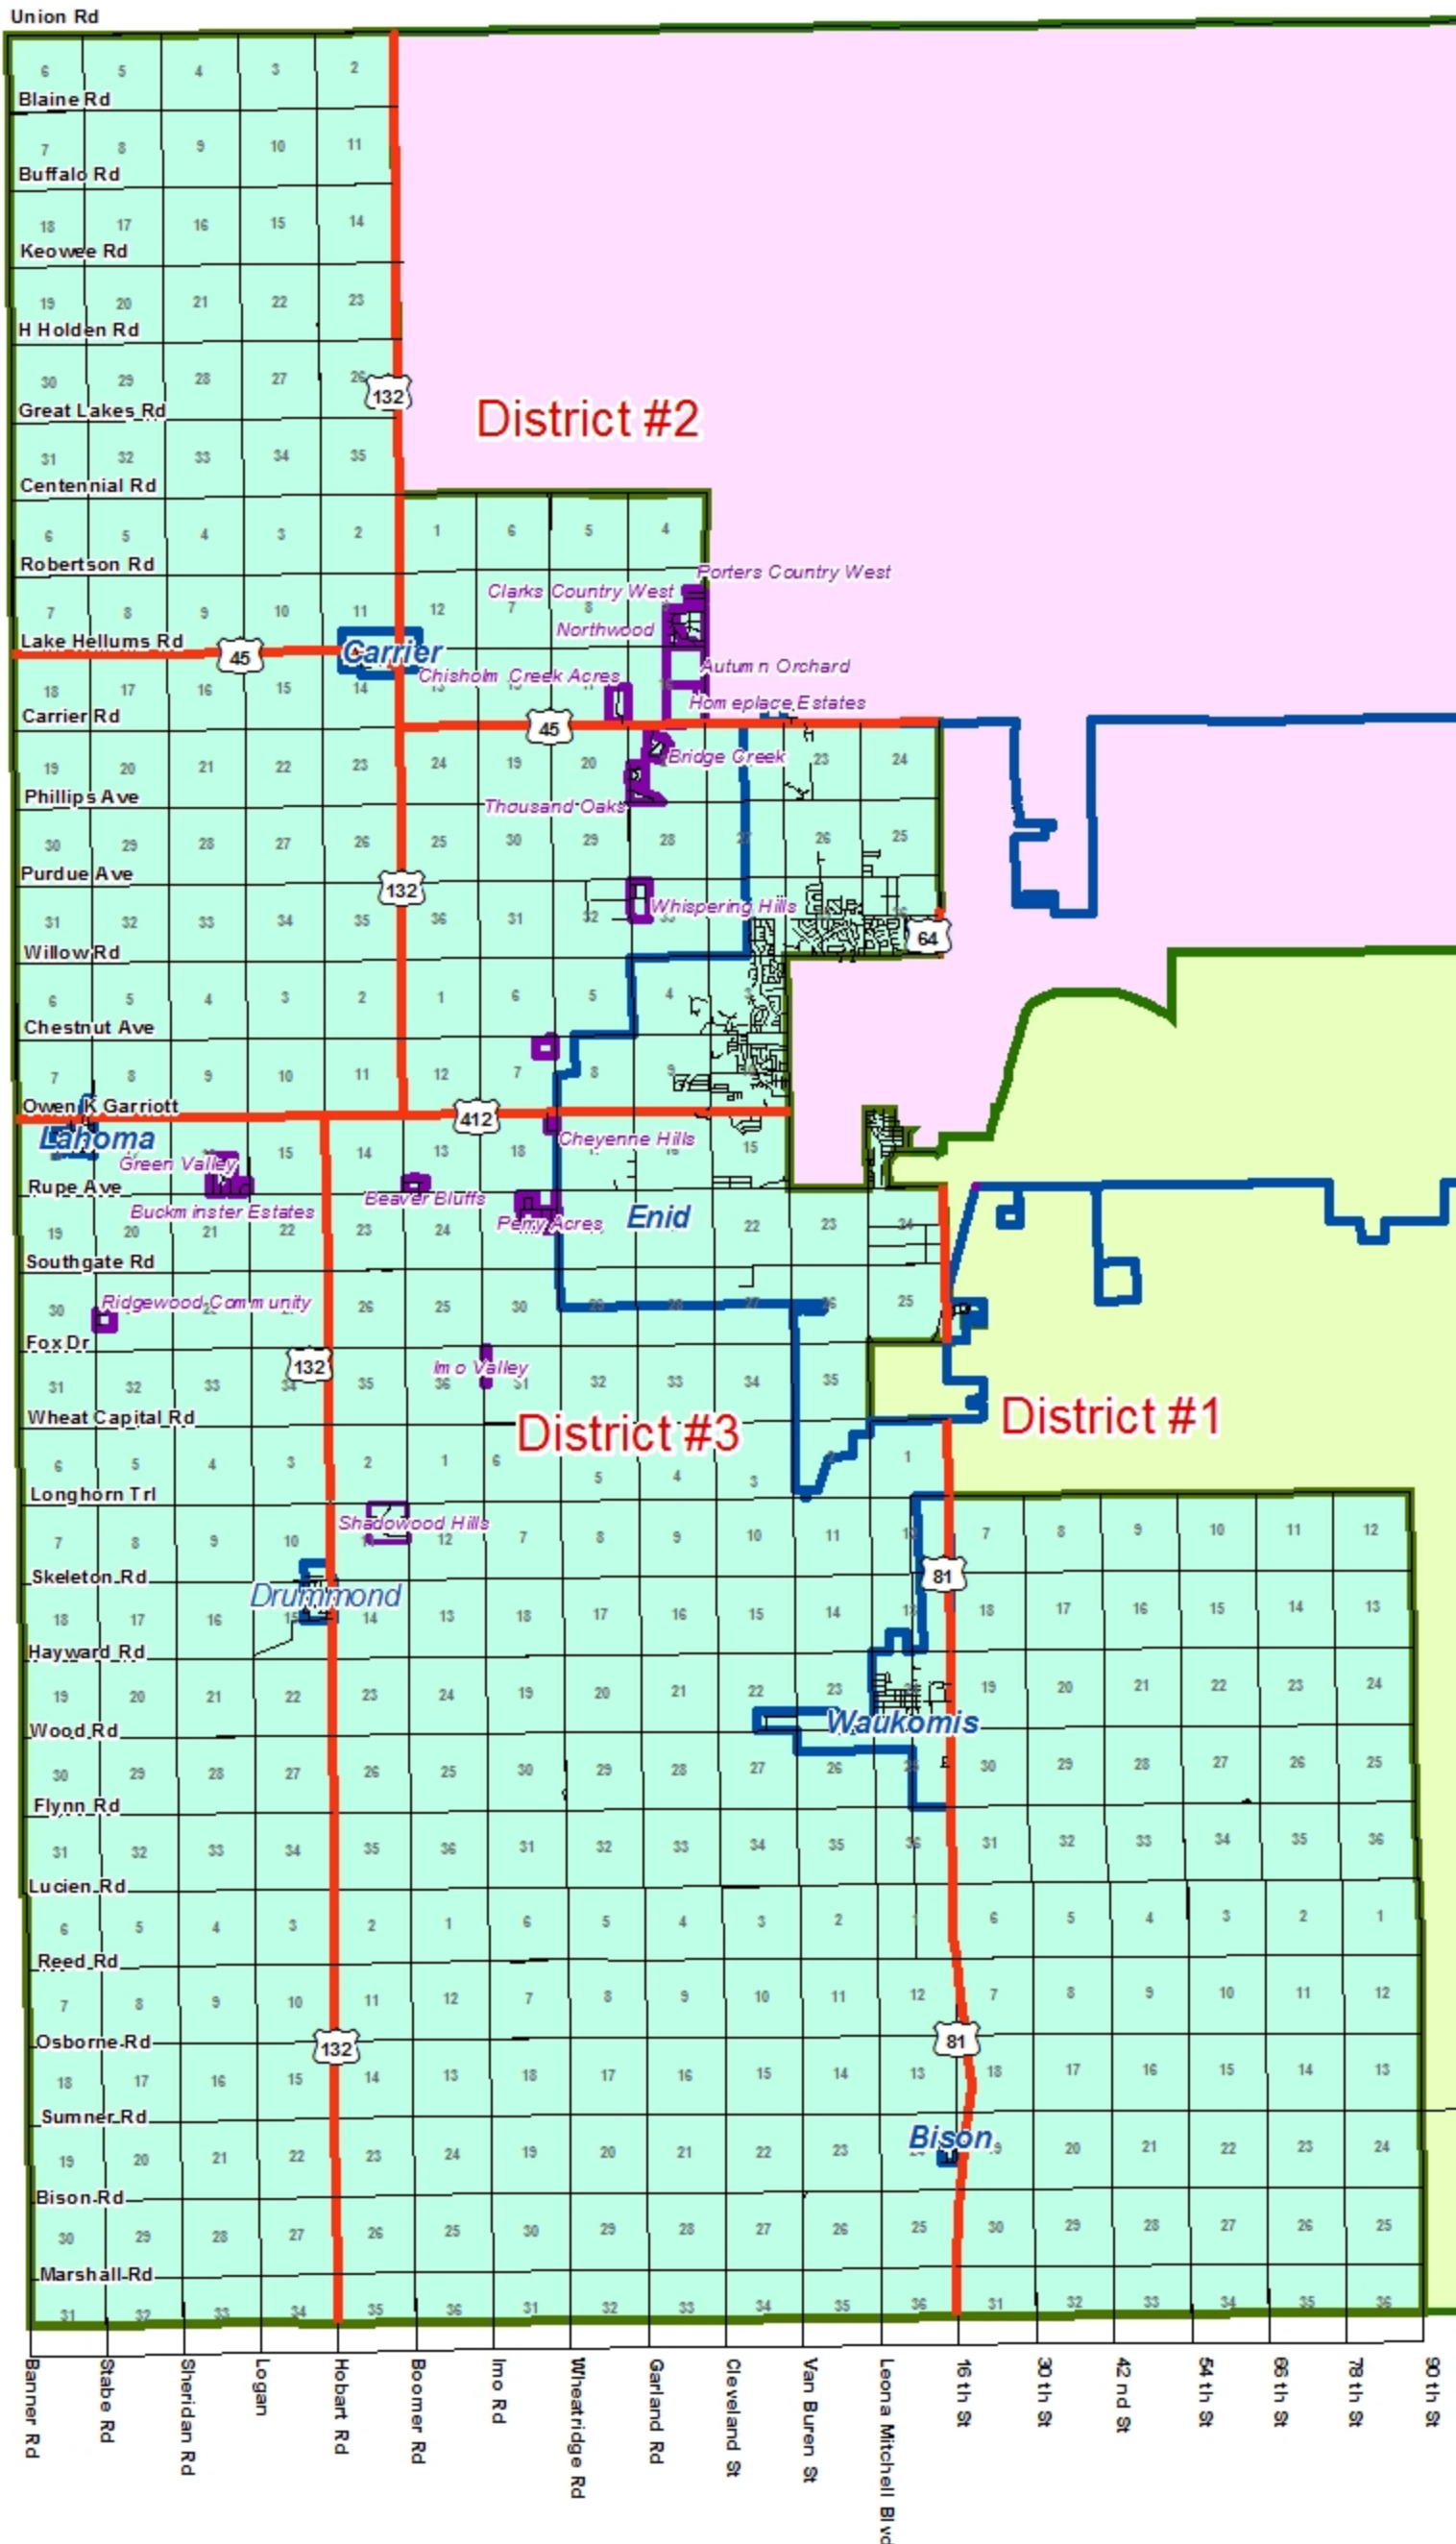

District 3

Legend

Commissioner
James Simunek
District 3

Commissioner
Districts

Township Name

Sections

Cities

Unincorporated
Areas

Highways

County Roads

This map is for assessment purposes and is not intended for making conveyances or for preparing legal descriptions.
Copyrighted 1992-2014 by the GARFIELD COUNTY ASSESSOR, Enid, Ok.